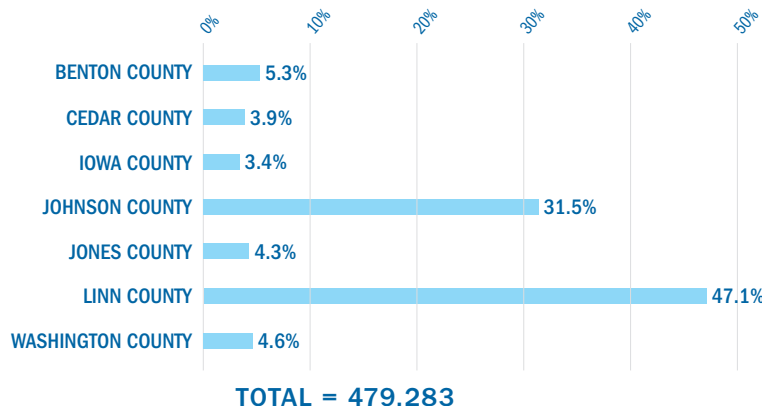

Kirkwood Seven-county Service Area Demographics*

POPULATION

AGE

RACE / ETHNICITY

PERCENT OF...

FEMALES

50.4%

PERSONS BELOW POVERTY LEVEL

11.6%

VETERANS

6.8%

FOREIGN BORN

6.2%

LANGUAGE AND EDUCATION

*Source: U.S. Census Bureau, American Community Survey, 2020 5-year Estimates

Disclaimer: Population attributes were calculated using weighted percentages for each county. Due to rounding of percentages and other data limitations, results represent best estimates.