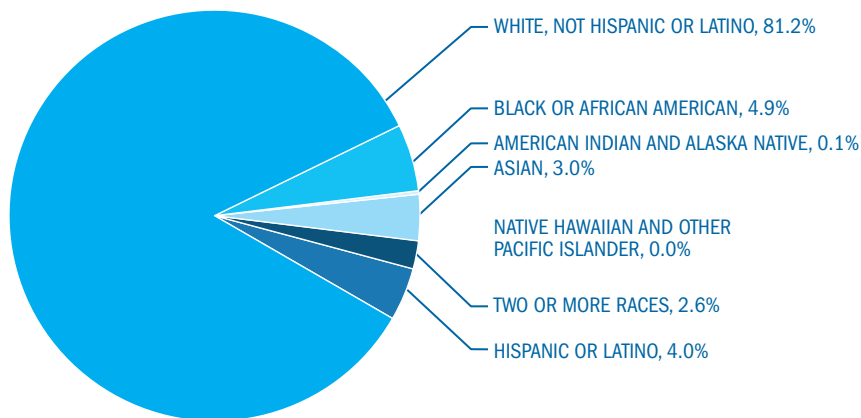

Kirkwood Seven-county Service Area Demographics*

POPULATION

AGE

RACE / ETHNICITY

PERCENT OF...

FEMALES

50.4%

PERSONS BELOW POVERTY LEVEL

11.6%

VETERANS

6.8%

FOREIGN BORN

6.2%

LANGUAGE AND EDUCATION

*Source: U.S. Census Bureau, American Community Survey, 2020 5-year Estimates

Disclaimer: Population attributes were calculated using weighted percentages for each county. Due to rounding of percentages and other data limitations, results represent best estimates.