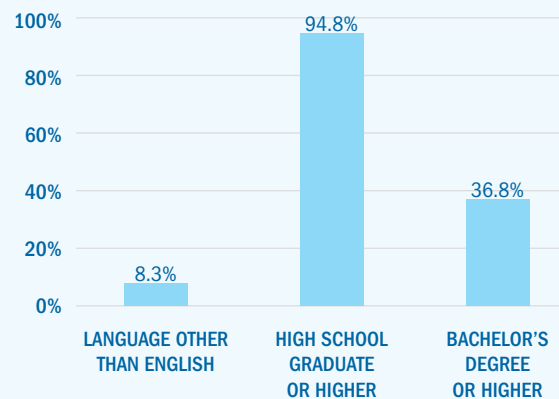

Kirkwood Seven-county Service Area Demographics*

POPULATION

AGE

RACE / ETHNICITY

PERCENT OF...

FEMALES

50.4%

PERSONS BELOW POVERTY LEVEL

11.6%

VETERANS

6.8%

FOREIGN BORN

6.2%

LANGUAGE AND EDUCATION

*Source: U.S. Census Bureau, American Community Survey, 2020 5-year Estimates

Disclaimer: Population attributes were calculated using weighted percentages for each county. Due to rounding of percentages and other data limitations, results represent best estimates.