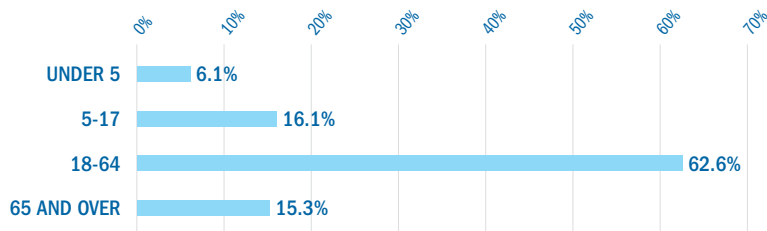

Kirkwood Seven-county Service Area Demographics*

POPULATION

AGE

RACE / ETHNICITY

PERCENT OF...

FEMALES

50.4%

PERSONS BELOW POVERTY LEVEL

11.6%

VETERANS

6.8%

FOREIGN BORN

6.2%

LANGUAGE AND EDUCATION

*Source: U.S. Census Bureau, American Community Survey, 2020 5-year Estimates

Disclaimer: Population attributes were calculated using weighted percentages for each county. Due to rounding of percentages and other data limitations, results represent best estimates.