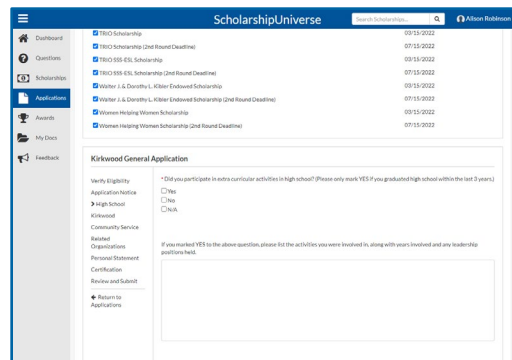

6) Your application is what is reviewed and ranked, so promote yourself and proofread. Once your application is submitted, you CANNOT make changes.
7) Applications are reviewed anonymously by faculty/staff. Continue to check your texts and student email for application deadline reminders and award notifications.
8) (Optional) Apply for any external scholarships you matched with to earn more funding. Matched external scholarships can be found on your dashboard by clicking the "Outside Scholarships You Qualify For" tile (identified with icon).
9) New scholarships are added frequently, so check back in the software before the scholarship deadline to see if there are new Kirkwood scholarships you could apply for!