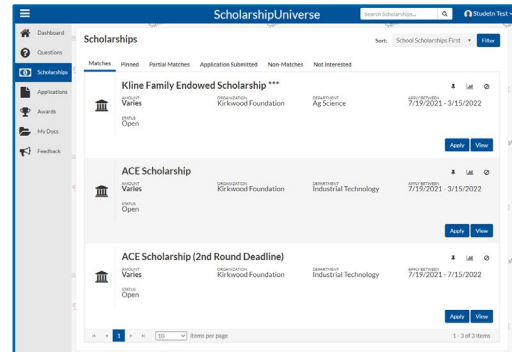

4) You can continue to answer more questions or view a list of scholarships you matched with and start your application for those scholarships. Click 'Apply' on the first scholarship listed to apply for ALL Kirkwood scholarships (identified with icon) you were matched with.

5) Scroll through your list of matched Kirkwood scholarships (don't uncheck any) to begin filling out your application.