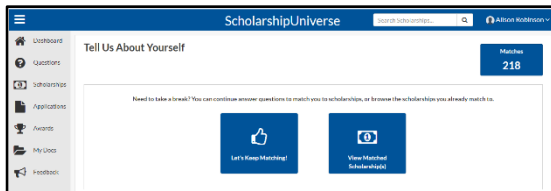

4) You can continue to answer more questions or view a list of scholarships you matched with and start your application for those scholarships. Click 'Apply' on the first scholarship listed to apply for ALL Kirkwood scholarships (identified with icon) you were matched with.

5) Scroll through your list of matched Kirkwood scholarships (don't uncheck any) to begin filling out your application.