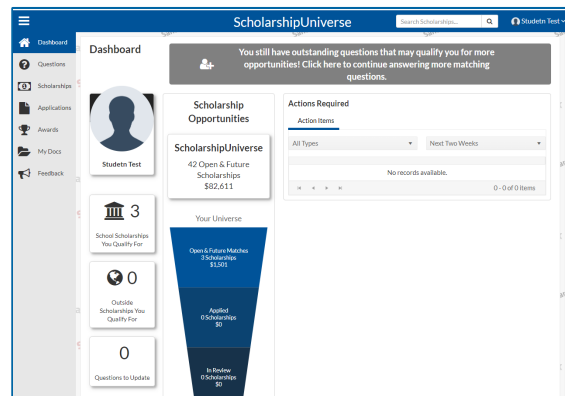

# SCHOLARSHIP APPLICATION INSTRUCTIONS

Apply **EVERY** year for Kirkwood AND external organization scholarships!

First round deadline = March 15; Second round deadline = July 15

To apply, go to [www.kirkwood.edu/scholarships](http://www.kirkwood.edu/scholarships)

- 1) Select 'Start Your Application.' Log in with your k number and student password.
- 2) If it is your first time logging in, click 'I'm Ready!'
  - a. After your first log-in, you will view your personalized dashboard. Use the links on the left-hand side to move through the process and check your status.